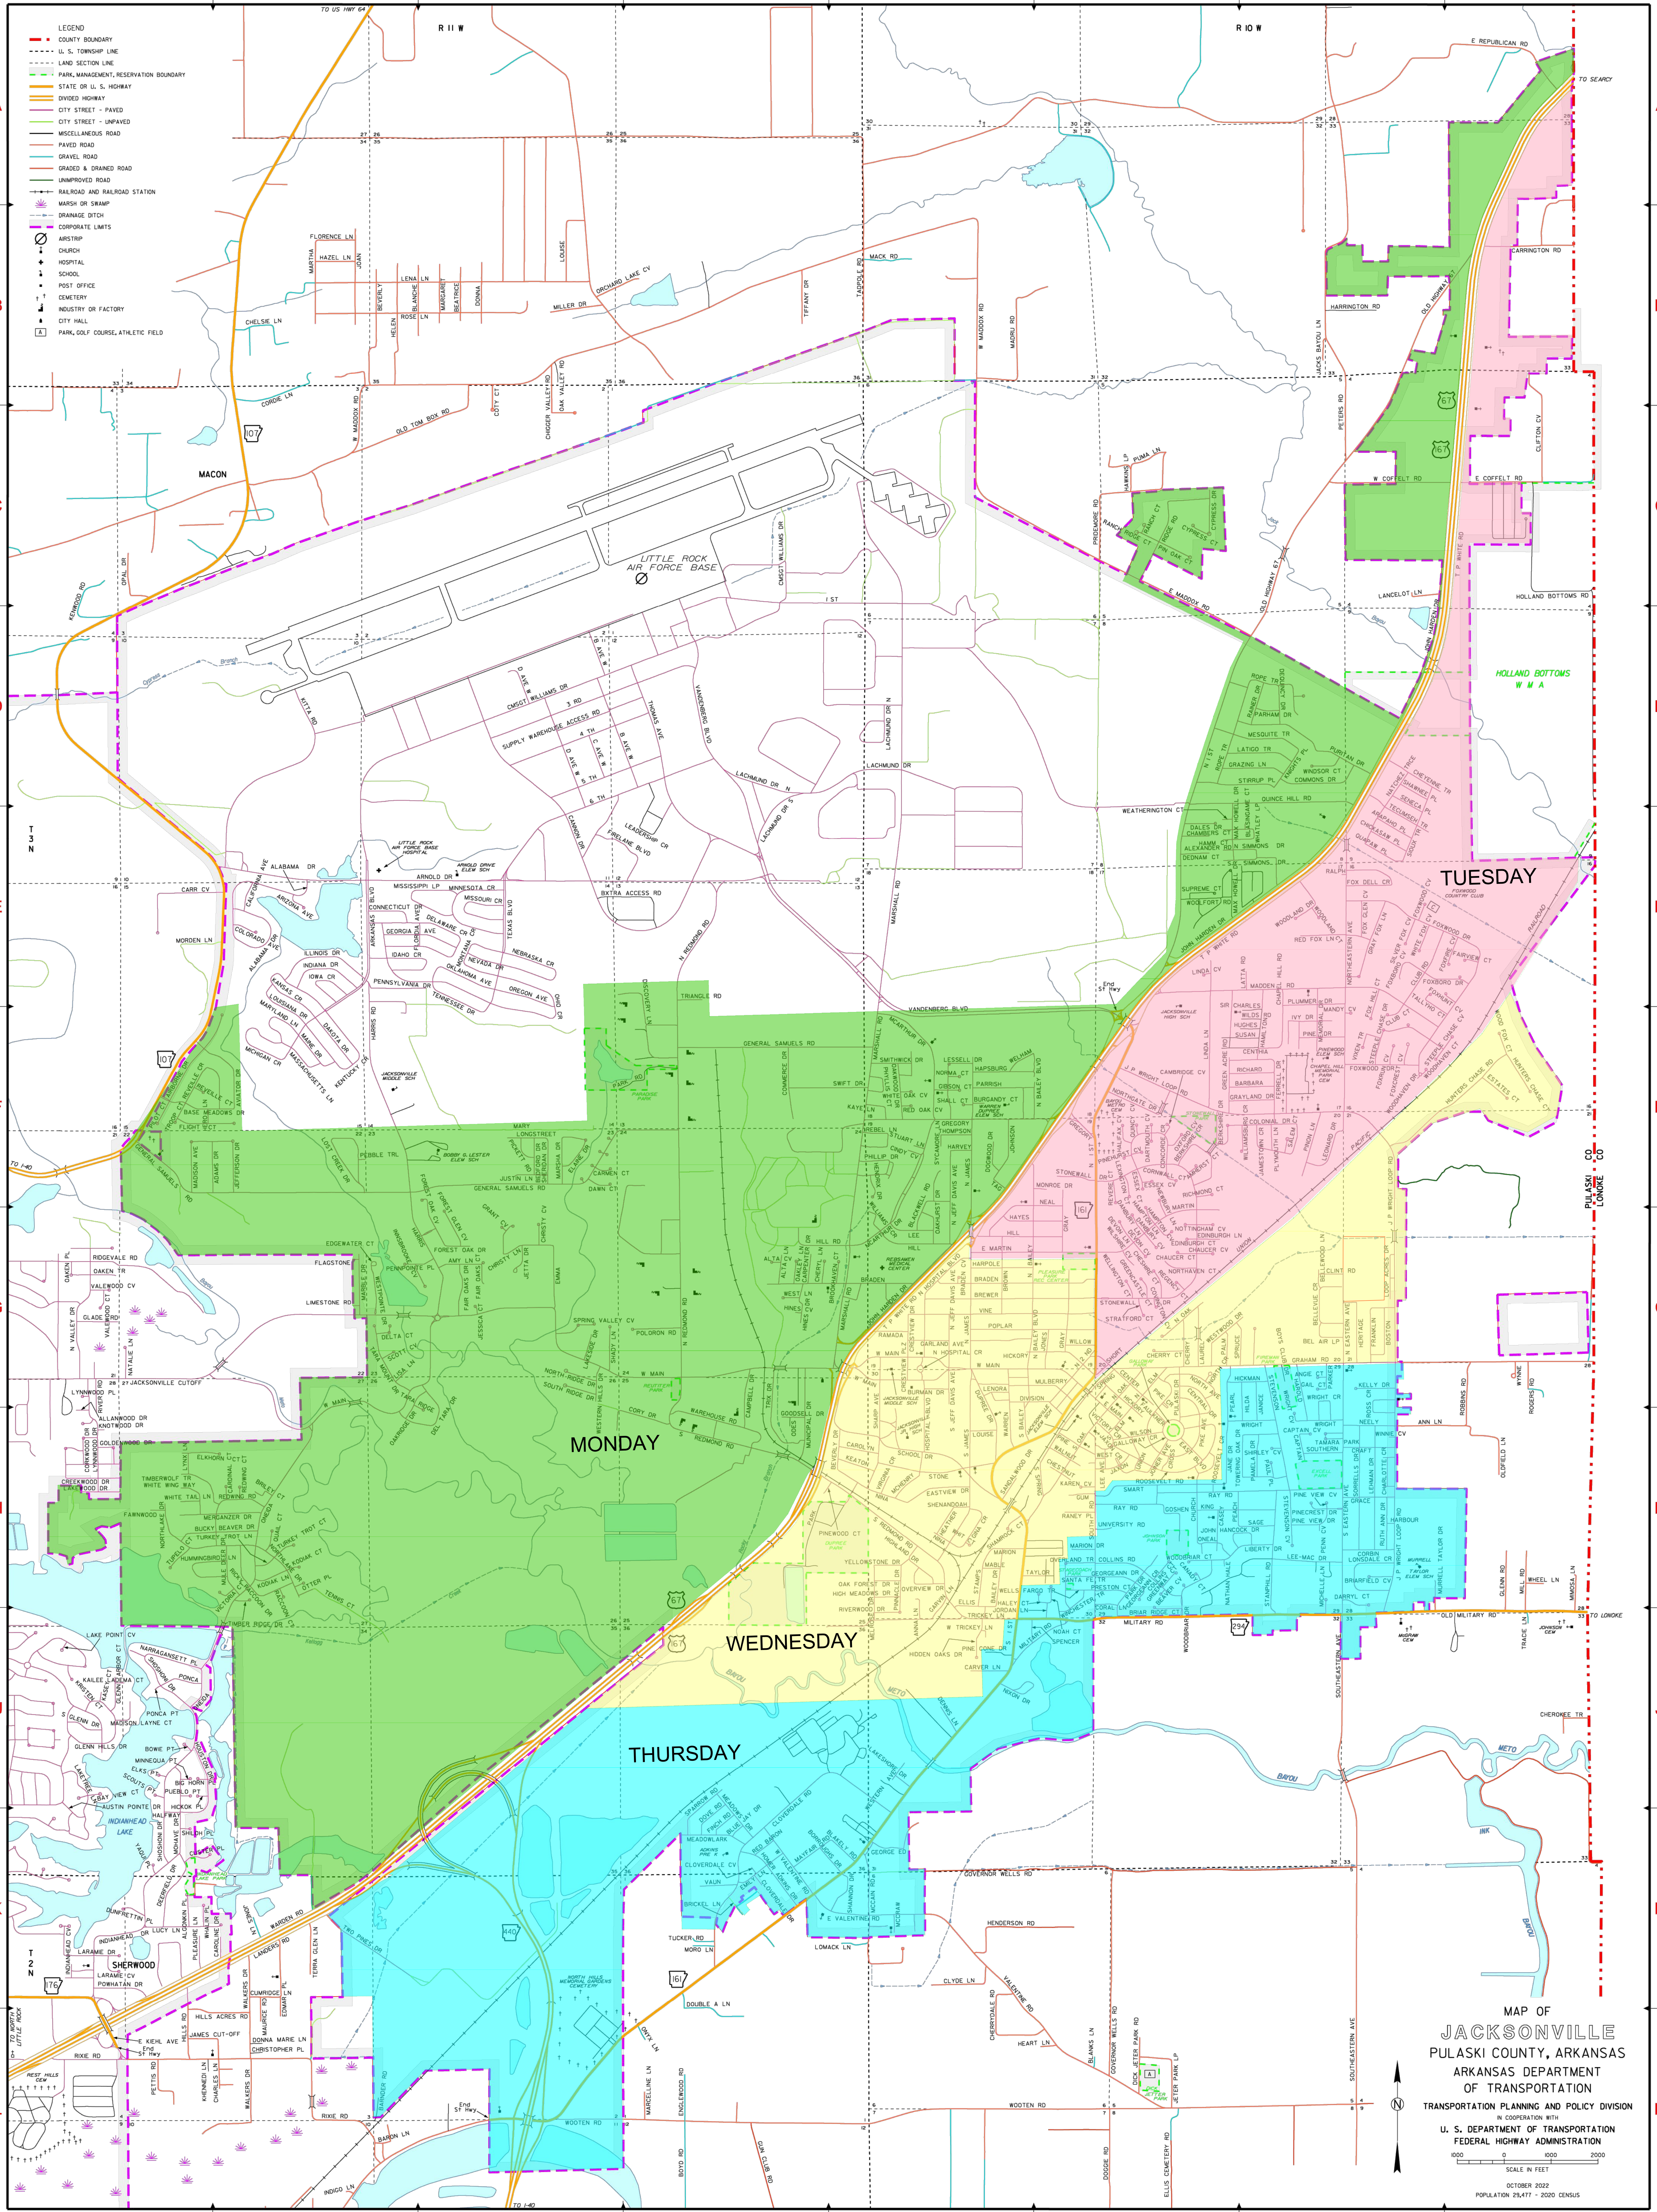

- LEGEND**
- COUNTY BOUNDARY
 - U. S. TOWNSHIP LINE
 - LAND SECTION LINE
 - PARK, MANAGEMENT, RESERVATION BOUNDARY
 - STATE OR U. S. HIGHWAY
 - DIVIDED HIGHWAY
 - CITY STREET - PAVED
 - CITY STREET - UNPAVED
 - MISCELLANEOUS ROAD
 - PAVED ROAD
 - GRAVEL ROAD
 - GRADED & DRAINED ROAD
 - UNIMPROVED ROAD
 - RAILROAD AND RAILROAD STATION
 - MARSH OR SWAMP
 - DRAINAGE DITCH
 - CORPORATE LIMITS
 - AIRSTRIP
 - CHURCH
 - HOSPITAL
 - SCHOOL
 - POST OFFICE
 - CEMETERY
 - INDUSTRY OR FACTORY
 - CITY HALL
 - PARK, GOLF COURSE, ATHLETIC FIELD

MAP OF
JACKSONVILLE
 PULASKI COUNTY, ARKANSAS
 ARKANSAS DEPARTMENT
 OF TRANSPORTATION
 TRANSPORTATION PLANNING AND POLICY DIVISION
 IN COOPERATION WITH
 U. S. DEPARTMENT OF TRANSPORTATION
 FEDERAL HIGHWAY ADMINISTRATION

SCALE IN FEET
 0 1000 2000

OCTOBER 2022
 POPULATION 23,477 - 2020 CENSUS